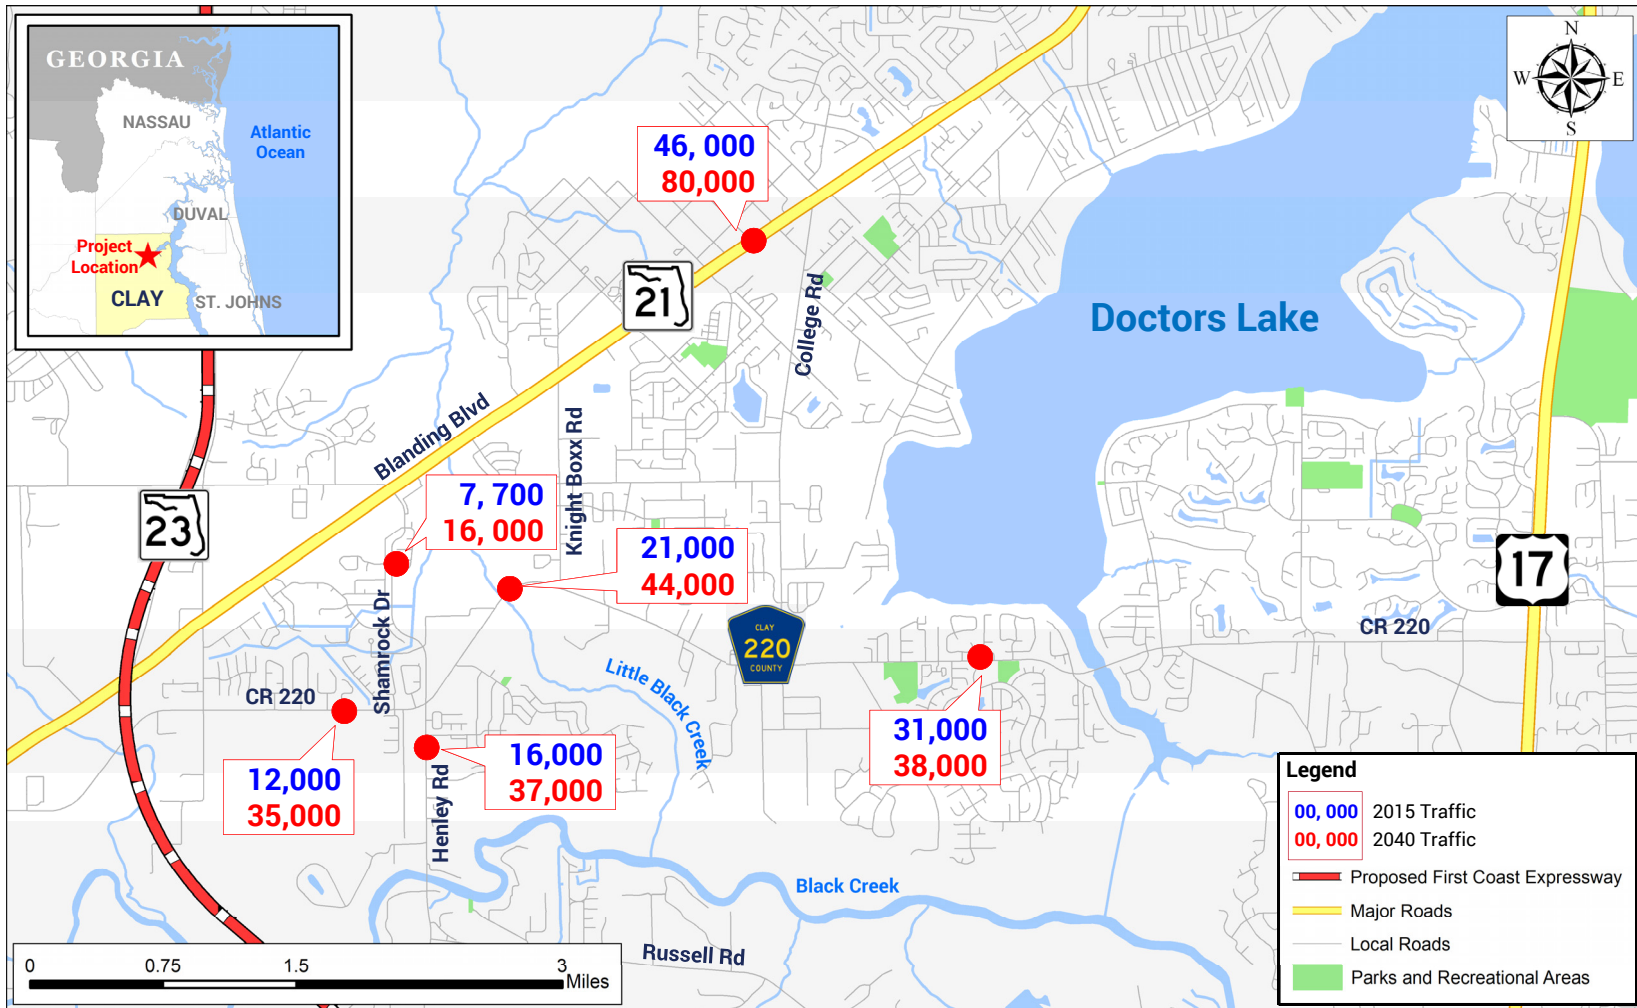

Existing and Future Traffic

County Road 220

From Henley Road to Knight Boxx Road

Financial Management Number: 430719-2-22-01
Efficient Transportation Decision Making Number: 14309